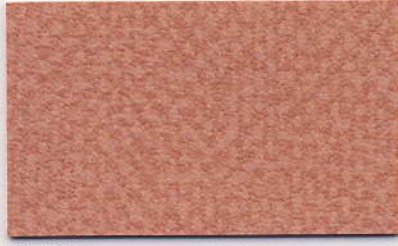

Plum Sc

Crimson Sc

Red Sc

Fabric Specifications

<i>Flame retardant</i>	BS5852 Crib 5 IMO FTPC Part 8, Cal 117, M2, B2 Available as Crib 7 for minimum orders of 500m
<i>Anti-bacterial/ Anti-fungal</i>	Will not support microbial or fungal growth including Salmonella, E Coli and MRSA
<i>Waterproof</i>	Water or oil based solutions will not penetrate or absorb into the fabric; Hydrostatic Head BS3424 > 1 metre
<i>Martindale abrasion</i>	End point > 100,000
<i>Tear strength</i>	BS4303 Severe Contract Grade
<i>Breaking strength</i>	BS2576: 1988
<i>Stain resistant</i>	Excellent stain removal has been observed for grease, ink, blood, urine, coffee, iodine, betadine, ketchup, chewing gum, chocolate, grape juice
<i>Composition</i>	Coating: 2% PU, 80% PVC, 18% Polyester Weight: 700gm ±5% Thickness: 1.20mm ±5%. 140 cm (55") wide
<i>Making up</i>	Can be stitched, tacked and glued. Cannot be heat welded

Dark Brown Sc

Chestnut Sc

Grey Sc

Lunar can be colour co-ordinated with other Agua collections to produce dual textured finishes. Bespoke designs can be printed subject to minimum quantity orders. Please note that all fabric offered is subject to minor tolerance in respect of shade and other slight variations.

Aquarius

Apple Sc

Cream Aq

Emerald Sc

Pink Aq

Apple Aq

Sky Blue Sc

Terracotta Aq

Emerald Aq

Cornflower Sc

Red Aq

Sky Blue Aq

Navy Sc

Plum Aq

Cornflower Aq

Black Sc