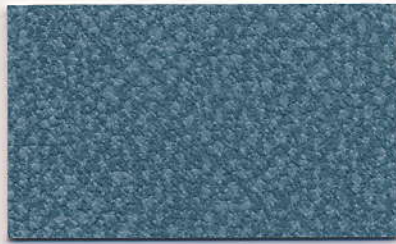

Plum Sc

Crimson Sc

Red Sc

Fabric Specifications

<i>Flame retardant</i>	BS5852 Crib 5 IMO FTPC Part 8, Cal 117, M2, B2 Available as Crib 7 for minimum orders of 500m
<i>Anti-bacterial/ Anti-fungal</i>	Will not support microbial or fungal growth including Salmonella, E Coli and MRSA
<i>Waterproof</i>	Water or oil based solutions will not penetrate or absorb into the fabric; Hydrostatic Head BS3424 > 1 metre
<i>Martindale abrasion</i>	End point > 100,000
<i>Tear strength</i>	BS4303 Severe Contract Grade
<i>Breaking strength</i>	BS2576: 1988
<i>Stain resistant</i>	Excellent stain removal has been observed for grease, ink, blood, urine, coffee, iodine, betadine, ketchup, chewing gum, chocolate, grape juice
<i>Composition</i>	Coating: 2% PU, 80% PVC, 18% Polyester Weight: 700gm ±5% Thickness: 1.20mm ±5%. 140 cm (55") wide
<i>Making up</i>	Can be stitched, tacked and glued. Cannot be heat welded

Dark Brown Sc

Chestnut Sc

Grey Sc

Lunar can be colour co-ordinated with other Agua collections to produce dual textured finishes. Bespoke designs can be printed subject to minimum quantity orders. Please note that all fabric offered is subject to minor tolerance in respect of shade and other slight variations.

Aquarius

Apple Sc

Cream Aq

Emerald Sc

Pink Aq

Apple Aq

Sky Blue Sc

Terracotta Aq

Emerald Aq

Cornflower Sc

Red Aq

Sky Blue Aq

Navy Sc

Plum Aq

Cornflower Aq

Black Sc